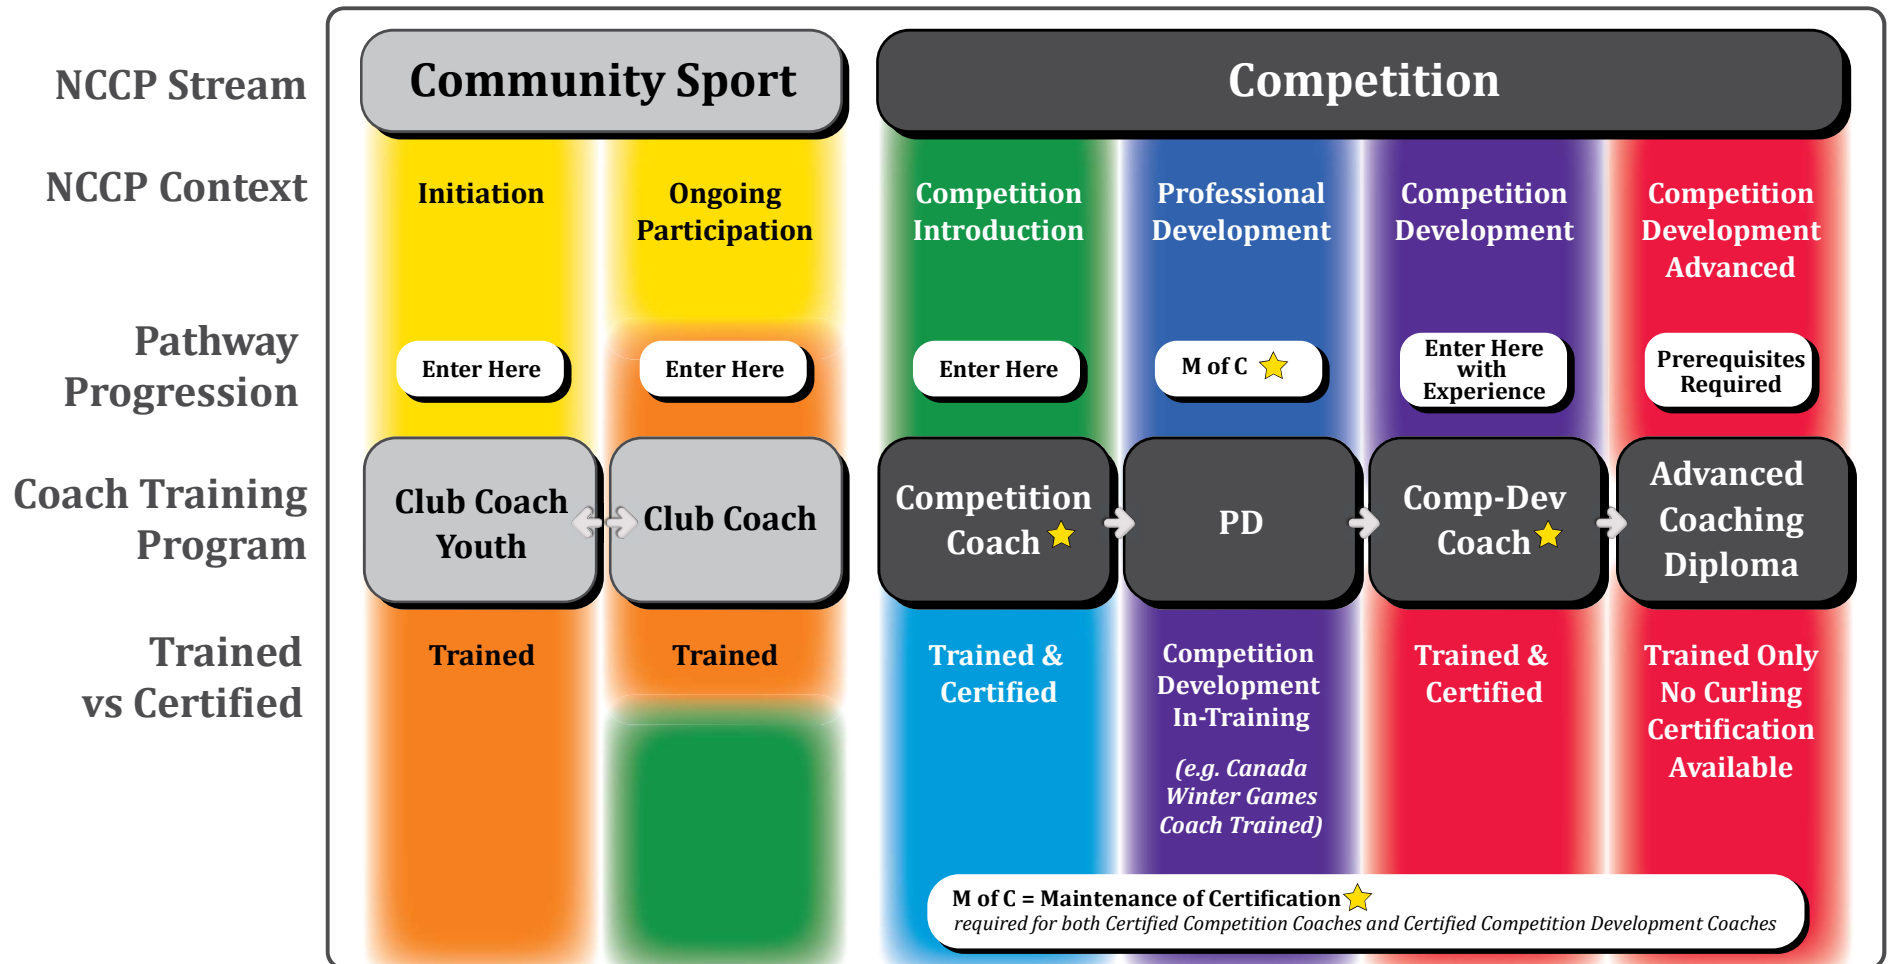

Coach Development Model

LTCDC Stage Active Start & Curl for Life - supported by any coach in system

FUNdamentals | Learn to Train | Train to Train | Learn to Compete | Train to Compete | Learn to Excel | Train to Excel